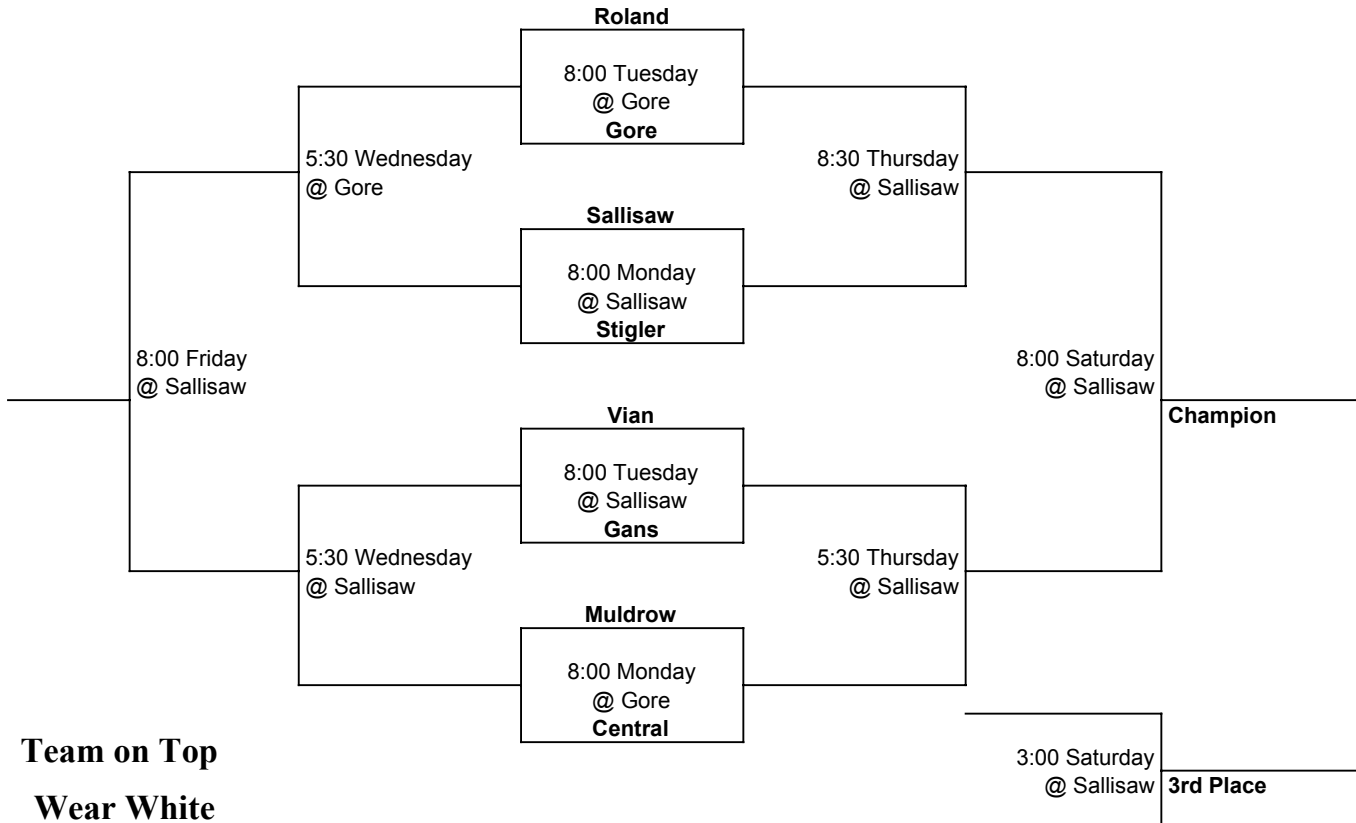

**G
I
R
L
S**

Armstrong Bank Sequoyah County Area Classic

**B
O
Y
S**

**Team on Top
Wear White**