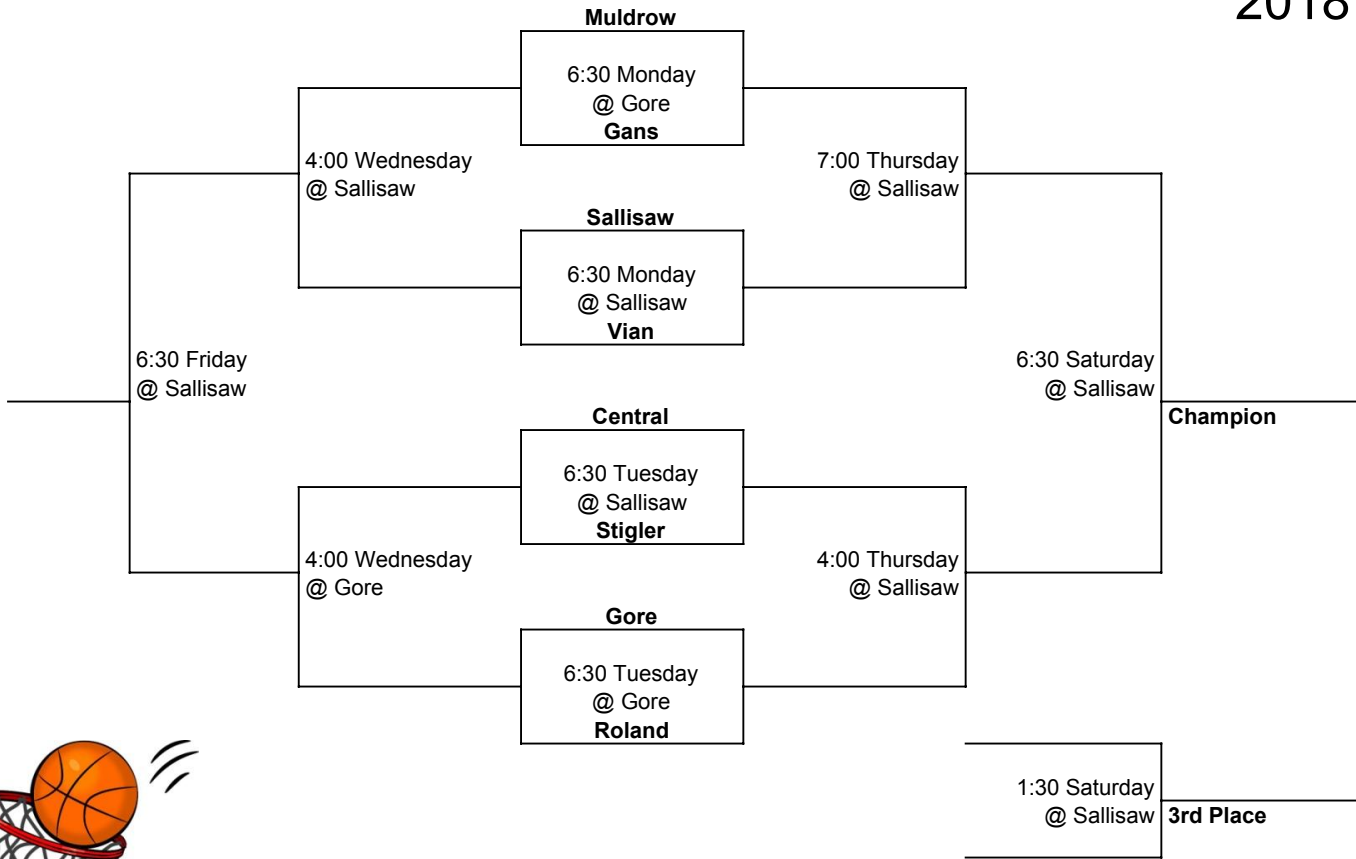

**G
I
R
L
S**

Armstrong Bank Sequoyah County Area Classic

**B
O
Y
S**

**Team on Top
Wear White**